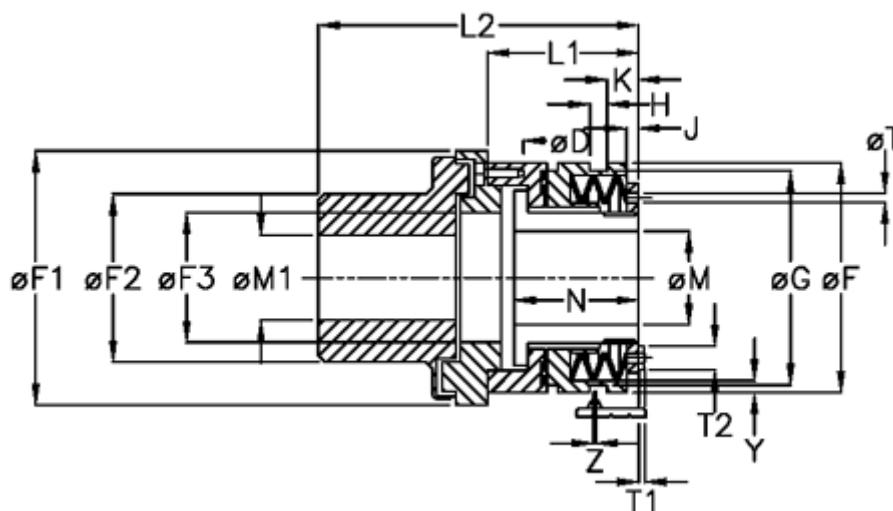

Article number: 46924541

Description: Torque limiter Safelifting D 45 S

Measures

D	= 6xM8	H	= 10	T1 = 4.0
Disc spring mounting	= 6x1S	J	= 9.0	T2 = 10
Disc spring version	= S - light	K	= 20.0	Y = 2
F	= 120	L1	= 78.0	Z = 0.0
F1	= 128	L2	= 176.0	
F2	= 90	M1 max	= 60	
F3	= 70	M max	= 45	
G	= 112.0	M min	= 18	